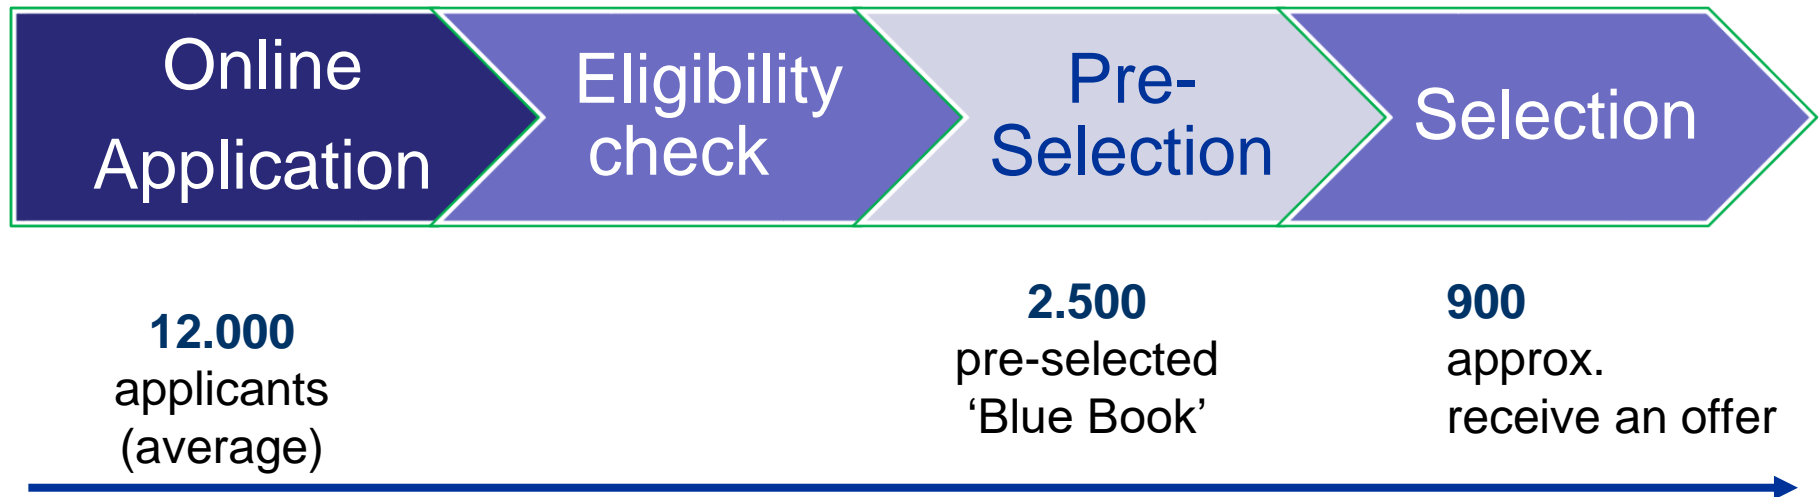

[News](#)

¿De qué informamos?

Competiciones

Prácticas

Iniciativas

Conferencias

Blue Book Traineeship – key steps

Apply in January 2022 for the October 2022 traineeship

Apply 16 July-31 August 2022 for the March 2023 traineeship

Online application for EC Traineeship:
http://ec.europa.eu/stages/index_en.htm

Idea para la New European Bauhaus

Reconnecting with nature

Zona verde con senda ciclable en Santiago el Mayor